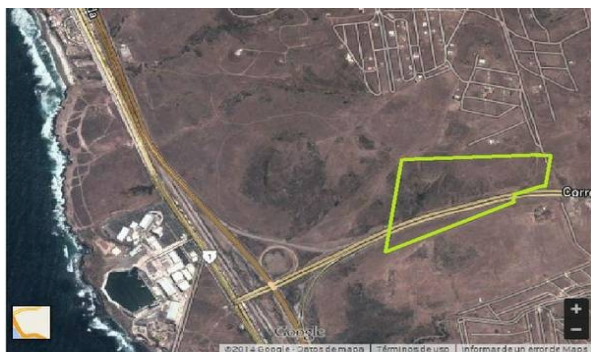

Lot for Sale

\$45,000 .⁰⁰ Dlls

Boulevard 2000 | South Rosarito | Baja California

From this location will have a spectacular view to Fox Studios and will have a short Rosarito, Puerto Nuevo and Tecate, Baja California, where you can go to enjoy everything that you have these beautiful places.

**Estero # 11033-2
San Antonio del mar, B.C.
01152) 664-631-2541
(619) 330-5930 Local Ring**

**Website:
www.urrearealty.com**

**E-mail:
urreacarlos@urrearealty.com**

Features

Lot with spectacular views of the Fox studios and boulevard 2000. Here you can build the estate or home always craved in this place you can enjoy the beauty that nature offers.

It is located on corner

1,000.00 square meters

measures 20X50 meters

.